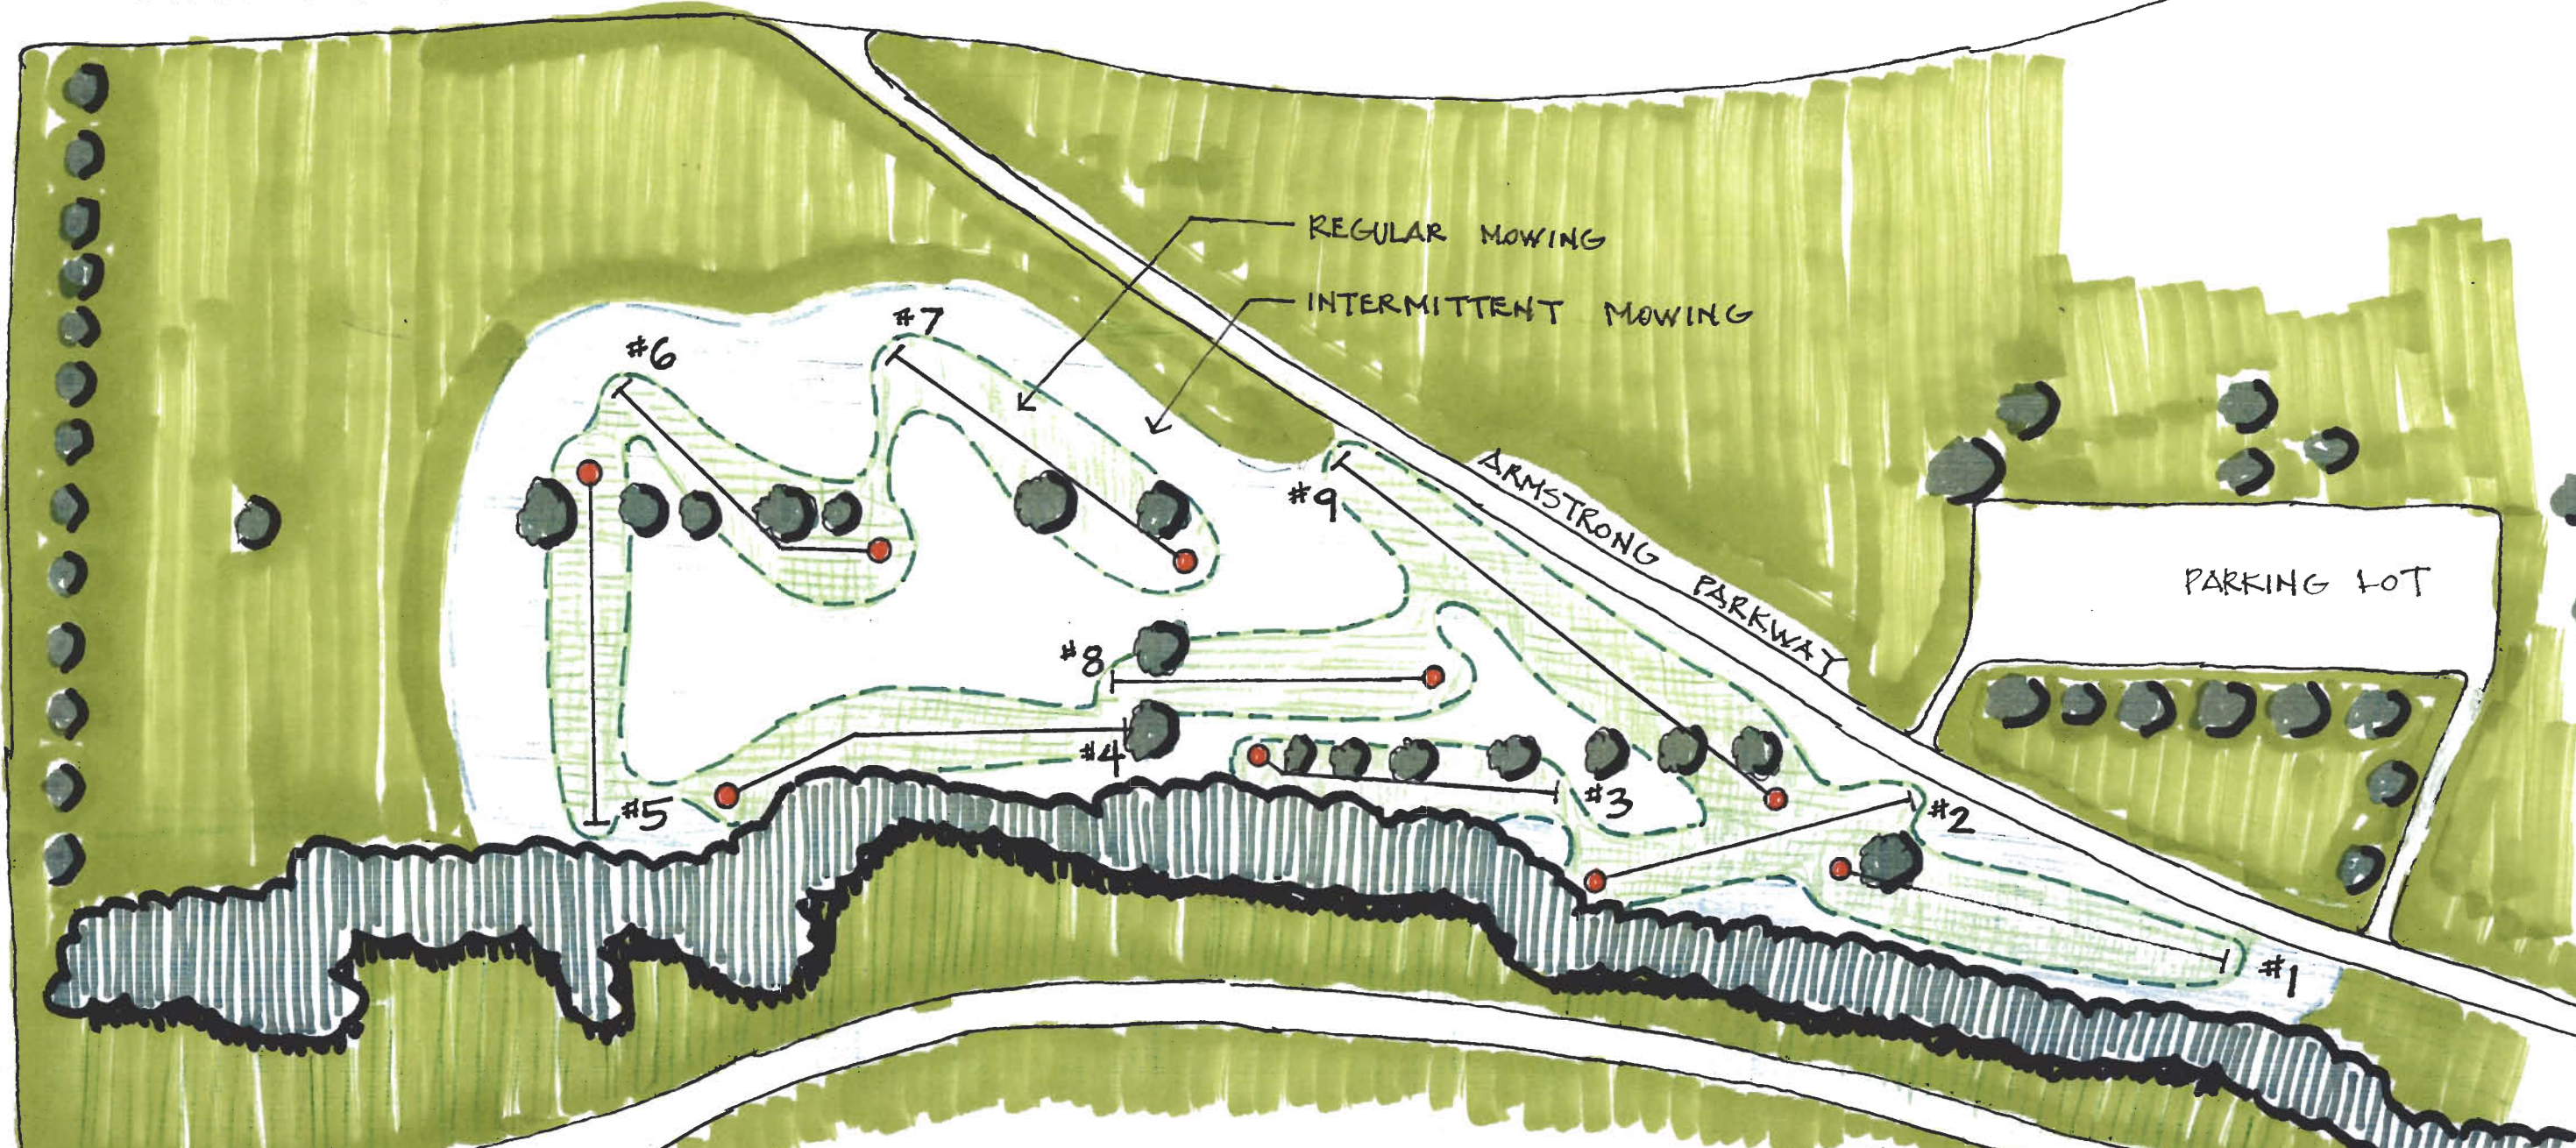

UNIVERSITY PARKWAY

CAMPBELL ROAD

PARKING LOT

REGULAR MOWING
INTERMITTENT MOWING

ARMSTRONG PARKWAY

FLOYD ROAD

9-Hole Disc Golf Course

The University of Texas at Dallas

- T TEE
- BASKET

SCALE: 1" = 100'

Date May 2006